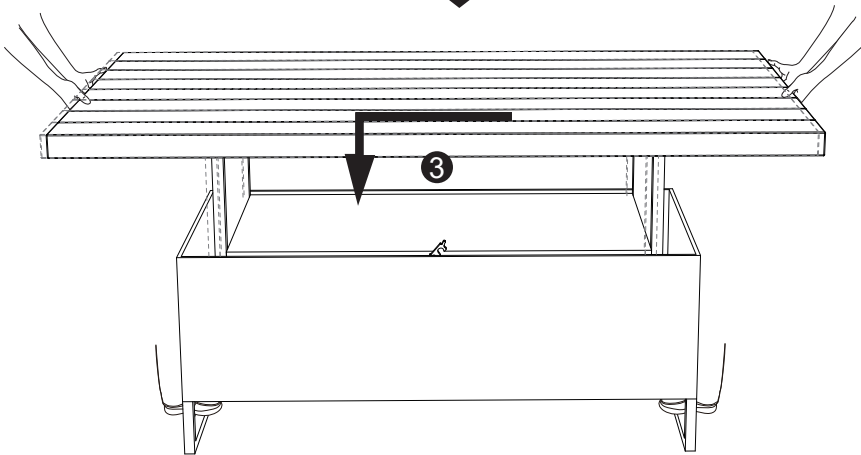

TABLE OF CONTENTS

Table of Contents	3
Instruction for Use	4
Caring for Your Item	6
Warranty	6

WARNING! TO REDUCE THE RISK OF SERIOUS INJURY, READ THE FOLLOWING SAFETY INSTRUCTIONS BEFORE USING THE PRODUCT

- The maximum weight capacity for the table is 44 lb (20 kg). Do not sit or stand on the table.
- Please read and understand this manual before operate the product.
- Maintenance and adjust the height of the product must be carried out by adults only.

TOOLS REQUIRED

2 people

INSTRUCTION FOR USE

RAISE TABLE