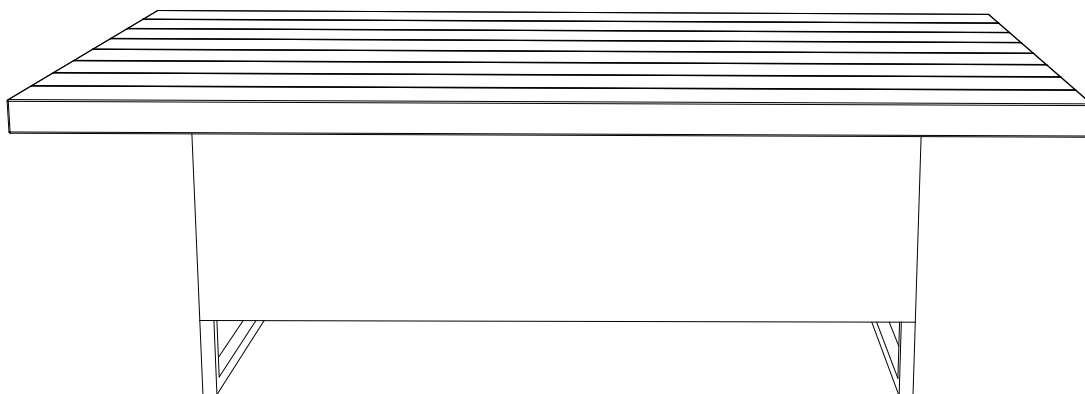

CANVAS^{TM/MC}

BRETON ADJUSTABLE TABLE

PRODUCT NO. 088-2267-6

INSTRUCTIONS FOR USE

HAVING TROUBLE?

TOLL-FREE:

1-888-670-6684

IMPORTANT: Please read this manual carefully before beginning assembly of this product. Keep this manual for future reference.