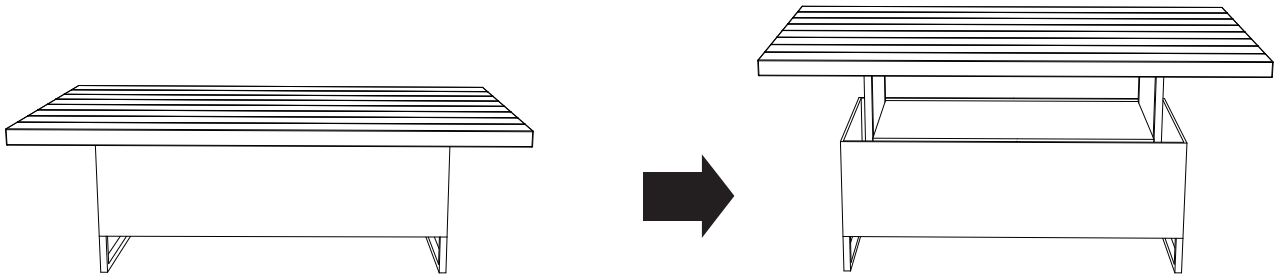

TABLE OF CONTENTS

Table of Contents	3
Instruction for Use	4
Caring for Your Item	6
Warranty	6

WARNING! TO REDUCE THE RISK OF SERIOUS INJURY, READ THE FOLLOWING SAFETY INSTRUCTIONS BEFORE USING THE PRODUCT

- The maximum weight capacity for the table is 44 lb (20 kg). Do not sit or stand on the table.
- Please read and understand this manual before operate the product.
- Maintenance and adjust the height of the product must be carried out by adults only.

TOOLS REQUIRED

2 people

INSTRUCTION FOR USE

RAISE TABLE