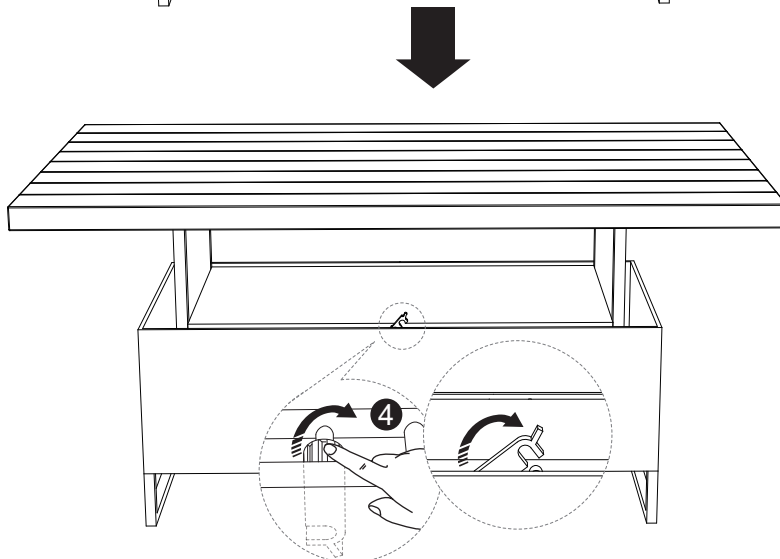

TABLE OF CONTENTS

Table of Contents	3
Instruction for Use	4
Caring for Your Item	6
Warranty	6

WARNING! TO REDUCE THE RISK OF SERIOUS INJURY, READ THE FOLLOWING SAFETY INSTRUCTIONS BEFORE USING THE PRODUCT

- The maximum weight capacity for the table is 44 lb (20 kg). Do not sit or stand on the table.
- Please read and understand this manual before operate the product.
- Maintenance and adjust the height of the product must be carried out by adults only.

TOOLS REQUIRED

2 people

INSTRUCTION FOR USE

RAISE TABLE