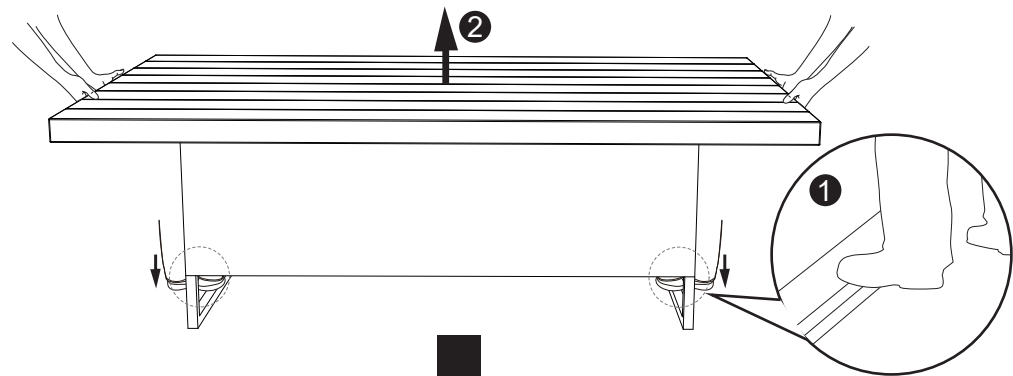

TABLE OF CONTENTS

Table of Contents	3
Instruction for Use	4
Caring for Your Item	6
Warranty	6

WARNING! TO REDUCE THE RISK OF SERIOUS INJURY, READ THE FOLLOWING SAFETY INSTRUCTIONS BEFORE USING THE PRODUCT

- The maximum weight capacity for the table is 44 lb (20 kg). Do not sit or stand on the table.
- Please read and understand this manual before operate the product.
- Maintenance and adjust the height of the product must be carried out by adults only.

TOOLS REQUIRED

2 people

INSTRUCTION FOR USE

RAISE TABLE