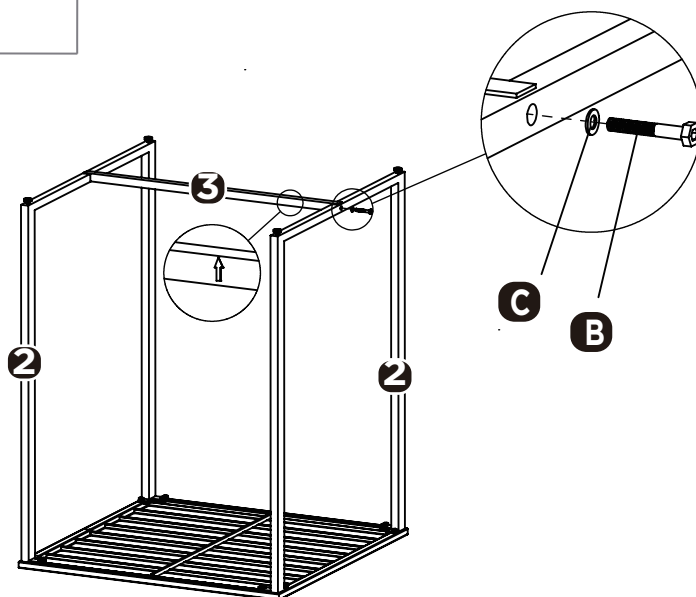

4 MODEL NO. 088-2223-0

Step 1

Requires **1, 2, A, C.**

Attach metal leg **2** to the table top **1**. Do not tighten completely. Repeat procedure for the other leg.

Not shown at actual size

Step 2

Requires **2, 3, B, C.**

Attach crossbar **3** to the metal leg **2**. Do not tighten completely. Repeat procedure for the other side. Note: Make sure the arrows "↑" are pointing up. Turn the table over. Tighten all bolts. Level the table by twisting knobs on the bottom of the legs. Now your table is ready for use.

Not shown at actual size