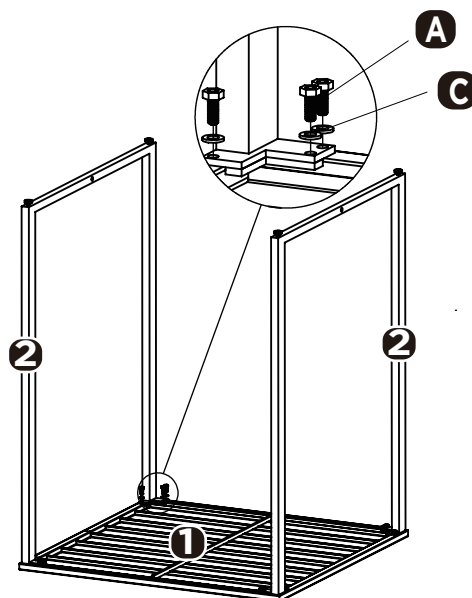

Needed for assembly:

Hex Wrench

2 people

4 MODEL NO. 088-2223-0

Step 1

Requires **1, 2, A, C.**

Attach metal leg **2** to the table top **1**. Do not tighten completely. Repeat procedure for the other leg.

Not shown at actual size

Step 2

Requires **2, 3, B, C.**

Attach crossbar **3** to the metal leg **2**. Do not tighten completely. Repeat procedure for the other side. Note: Make sure the arrows "↑" are pointing up. Turn the table over. Tighten all bolts. Level the table by twisting knobs on the bottom of the legs. Now your table is ready for use.