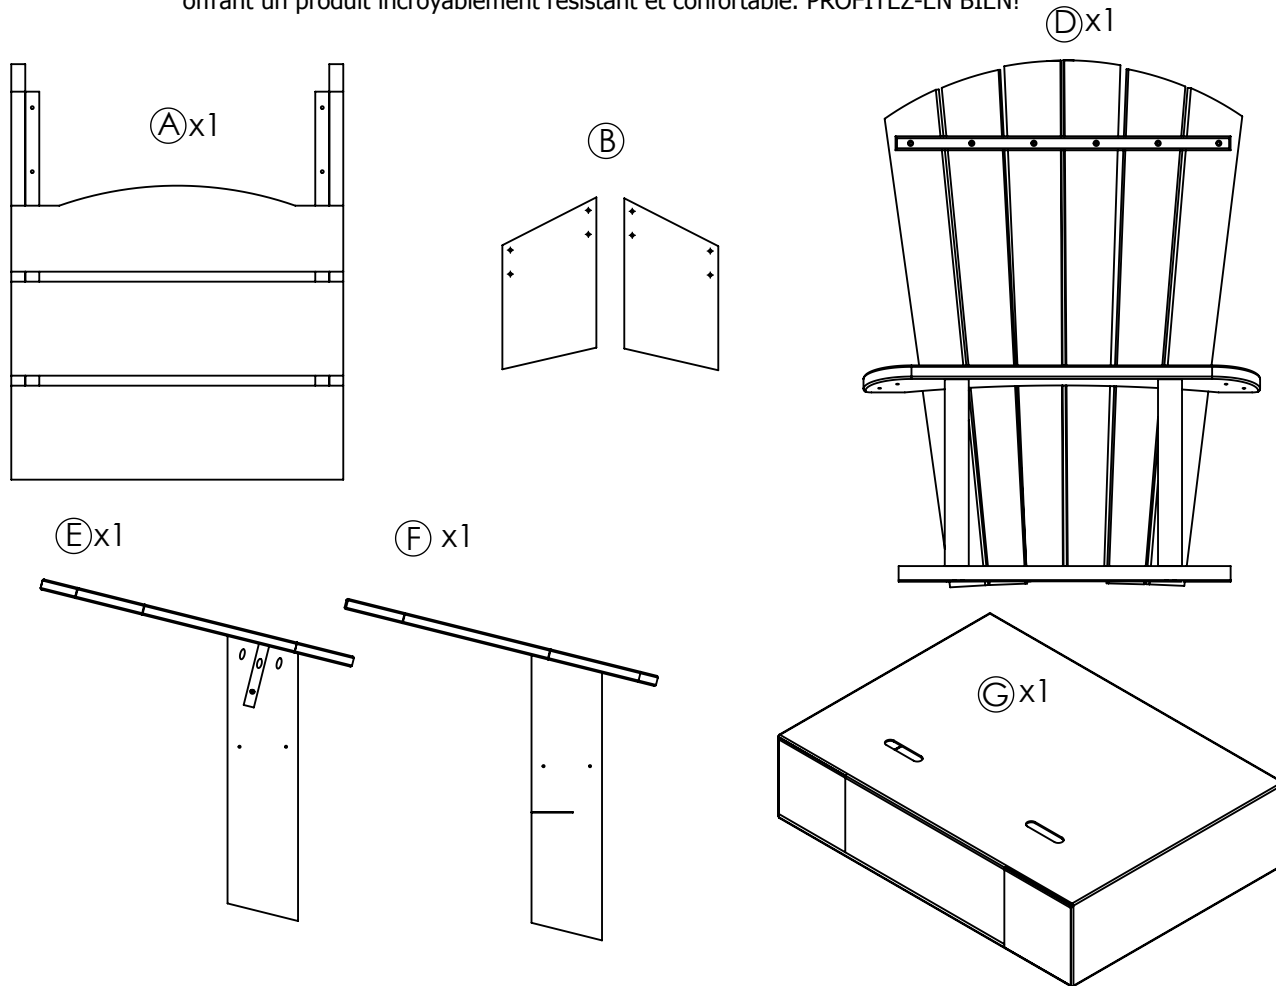

Thank you for purchasing Captiva outdoor furniture. By purchasing this product you have also invested in the environment. This finely crafted, high quality furniture is made from polyolefin plastic, which helps displace millions of water bottle caps bound for landfills and oceans each year. You may notice a few textured spots or slight color variations in the material. Fear not, this is what makes Captiva furniture truly green while giving you an incredibly durable and comfortable product. ENJOY!

Merci d'avoir acheté cette chaise de jardin Captiva. En achetant ce produit, vous avez également contribué à l'environnement. Cette chaise de qualité supérieure méticuleusement conçue est fabriquée de plastique polyoléfinique, ce qui permet de retirer des millions de bouchons de bouteille de plastique destinés aux sites d'enfouissement et aux océans à chaque année. Il se peut que vous remarquiez sur le matériau quelques taches à l'aspect texturé ou de légères variations de couleur. N'ayez crainte, c'est ce qui rend les meubles Captiva véritablement écologiques tout en vous offrant un produit incroyablement résistant et confortable. PROFITEZ-EN BIEN!

! PLEASE DO NOT OVER TIGHTEN SCREWS
VEUILLEZ NE PAS SERRER LES VIS TROP FERMEMENT

1 1/2" / 38mm

(H) x 24

800.490.1283

FAX

519.271.8544

www.captivacasual.com