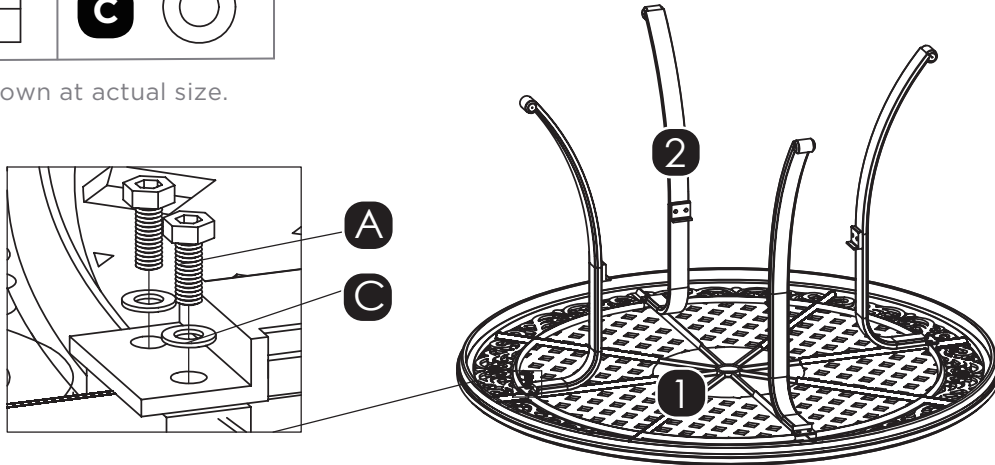

## Step 1

Requires **1, 2, A, C.**

Attach metal leg **2** to table top **1** with bolt **A** and washer **C**.

Do not tighten completely.

Washer & bolt shown at actual size.

## Step 2

Requires **2, 3, B, C.**

Attach metal center ring **3** to metal leg **2** with bolt **B** and washer **C**.

Once all bolts are in place, tighten completely with hex key **D**

Washer & bolt shown at actual size.

Not actual size.