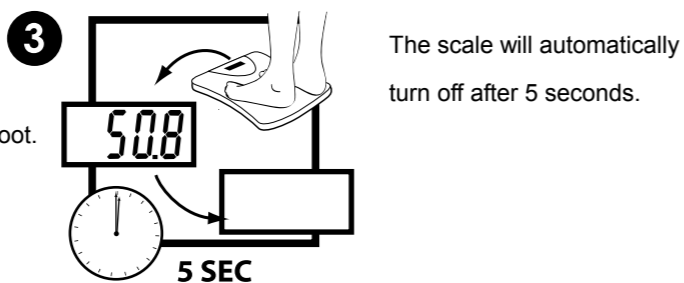

#### Specifications

Power: 1 Lithium battery (included)

Graduation: 0.2 lb (100g)

Weight capacity: 330 lb (150 kg)

Dimensions: 11 1/2 x 12 x 1 1/4 " (28.5 x 30.2 x 3.3 cm)

#### Before starting

If the scale does not function properly, try cutting the power supply by removing the battery. Then replace the battery and start again.