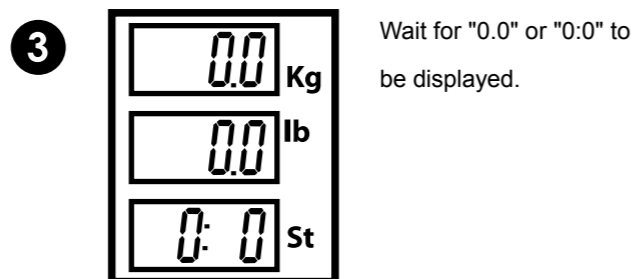

#### Specifications

Power: 1 Lithium battery (included)

Graduation: 0.2 lb (100g)

Weight capacity: 330 lb (150 kg)

Dimensions: 11 1/2 x 12 x 1 1/4 " (28.5 x 30.2 x 3.3 cm)

#### Before starting

If the scale does not function properly, try cutting the power supply by removing the battery. Then replace the battery and start again.