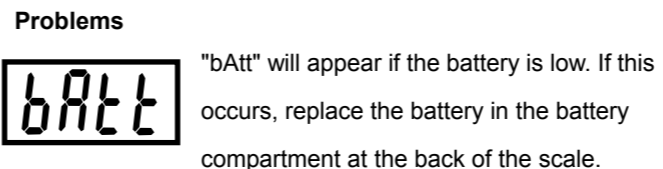

#### Specifications

Power: 1 Lithium battery (included)

Graduation: 0.2 lb (100g)

Weight capacity: 330 lb (150 kg)

Dimensions: 11 1/2 x 12 x 1 1/4 " (28.5 x 30.2 x 3.3 cm)

#### Before starting

If the scale does not function properly, try cutting the power supply by removing the battery. Then replace the battery and start again.