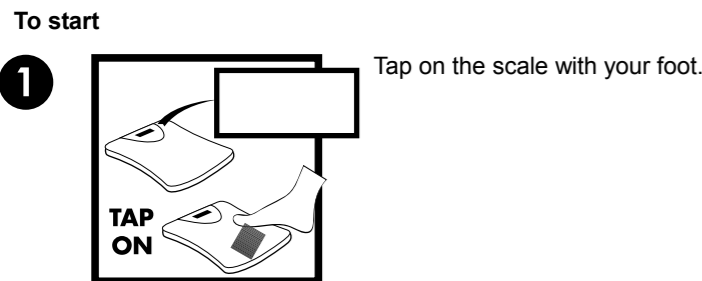

digital bathroom scale

063-8709-8

INSTRUCTIONS FOR USE

Specifications

Power: 1 Lithium battery (included)

Graduation: 0.2 lb (100g)

Weight capacity: 330 lb (150 kg)

Dimensions: 11 1/2 x 12 x 1 1/4 " (28.5 x 30.2 x 3.3 cm)

Before starting

If the scale does not function properly, try cutting the power supply by removing the battery. Then replace the battery and start again.