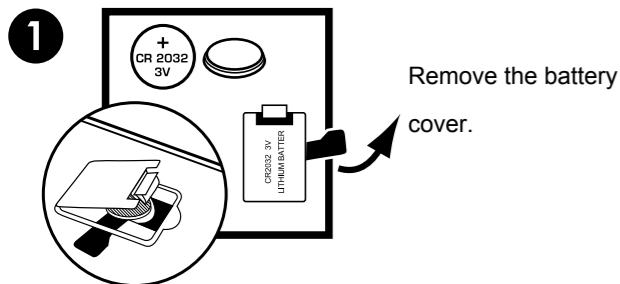

digital bathroom scale

063-8709-8

INSTRUCTIONS FOR USE

Specifications

Power: 1 Lithium battery (included)

Graduation: 0.2 lb (100g)

Weight capacity: 330 lb (150 kg)

Dimensions: 11 1/2 x 12 x 1 1/4 " (28.5 x 30.2 x 3.3 cm)

Before starting

If the scale does not function properly, try cutting the power supply by removing the battery. Then replace the battery and start again.