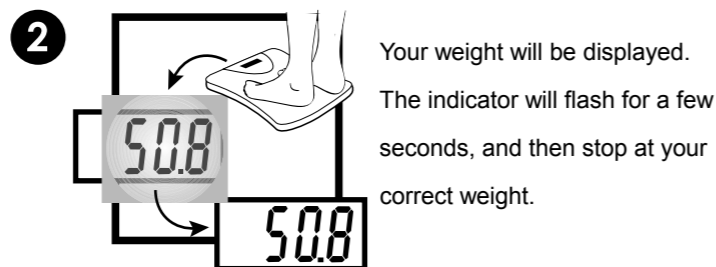

#### Specifications

Power: 1 Lithium battery (included)

Graduation: 0.2 lb (100g)

Weight capacity: 330 lb (150 kg)

Dimensions: 11 1/2 x 12 x 1 1/4 " (28.5 x 30.2 x 3.3 cm)

#### Before starting

If the scale does not function properly, try cutting the power supply by removing the battery. Then replace the battery and start again.