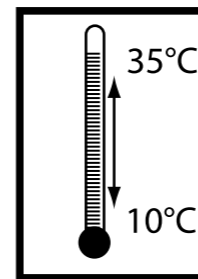

Use and Care