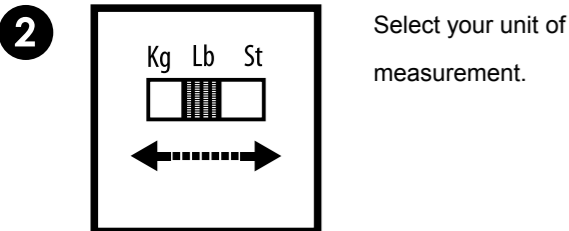

Before starting

If the scale does not function properly, try cutting the power supply by removing the battery. Then replace the battery and start again.