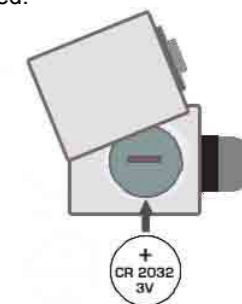

Replace the batteries

Open the battery cover on the back of the measuring platform. Insert new lithium batteries as indicated.