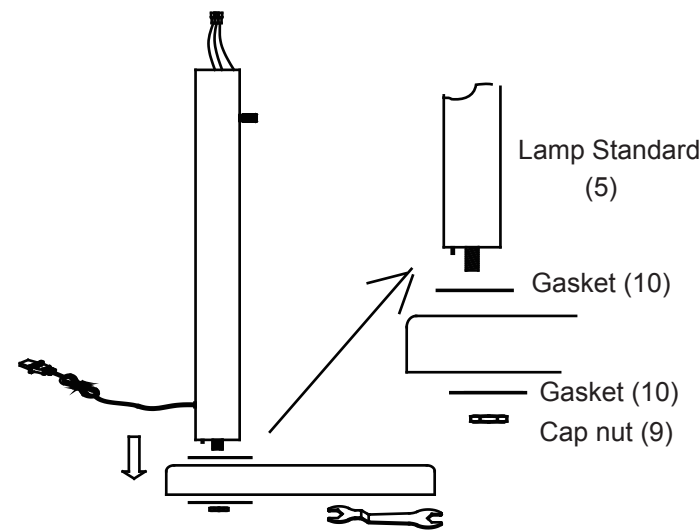

CANVAS™/MC

SILAS 85" FLOOR LAMP

MODEL NO. 052-7839-0

ASSEMBLY INSTRUCTIONS

IMPORTANT: Please read this manual carefully before beginning assembly of this product. Keep this manual for future reference.

1

MODEL NO. 052-7839-0

CANVAS™/MC

Step 1 - requires 4, 5, 9, 10, 11

Carefully unpack and line up all parts. Protect assembly surface to avoid scratching the lamp or the assembly surface. Remove the preassembled gasket (10) and cup nut (9) from the lamp standard (5). Insert the lamp standard (5) through the gasket (10) and the base (4). Secure by the cap nut (9) with wrench (11) (included).

Step 2 - requires 6, 7, 8

Use screwdriver (8) (included) to twist out of the screw (6) which is embedded in the tail of the stem (7).

Step 3 - requires 12

Connected the Connector F and M (12).

4

MODEL NO. 052-7839-0