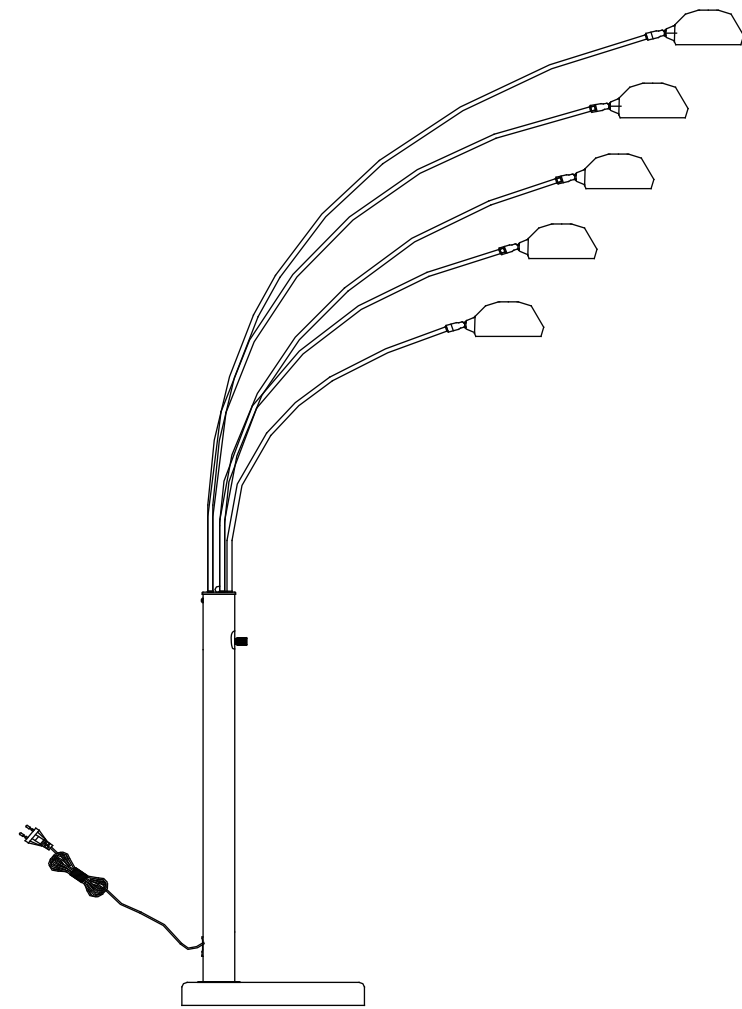

CANVAS™/MC

SILAS 85" FLOOR LAMP

MODEL NO. 052-7839-0

ASSEMBLY INSTRUCTIONS

IMPORTANT: Please read this manual carefully before beginning assembly of this product. Keep this manual for future reference.

1

MODEL NO. 052-7839-0

CANVAS™/MC

Step 1 - requires 4, 5, 9, 10, 11

Carefully unpack and line up all parts. Protect assembly surface to avoid scratching the lamp or the assembly surface. Remove the preassembled gasket (10) and cup nut (9) from the lamp standard (5). Insert the lamp standard (5) through the gasket (10) and the base (4). Secure by the cap nut (9) with wrench (11) (included).

Step 2 - requires 6, 7, 8

Use screwdriver (8) (included) to twist out of the screw (6) which is embedded in the tail of the stem (7).

Step 3 - requires 12

Connected the Connector F and M (12).

4

MODEL NO. 052-7839-0

PARTS LIST

2

MODEL NO. 052-7839-0

CANVAS™/MC

Step 4 - requires 5, 6, 7, 8

Align the screw hole on the arm base and the lamp standard (5) insert the stem (7) into the lamp standard (5) and secure with the screw (6) using a flathead screwdriver (8) (included).