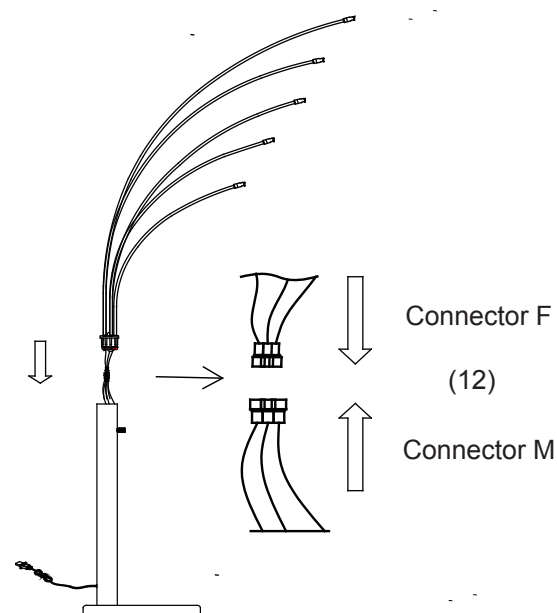

CANVAS™/MC

Step 1 - requires 4, 5, 9, 10, 11

Carefully unpack and line up all parts. Protect assembly surface to avoid scratching the lamp or the assembly surface. Remove the preassembled gasket (10) and cup nut (9) from the lamp standard (5). Insert the lamp standard (5) through the gasket (10) and the base (4). Secure by the cap nut (9) with wrench (11) (included).

Step 2 - requires 6, 7, 8

Use screwdriver (8) (included) to twist out of the screw (6) which is embedded in the tail of the stem (7).

Step 3 - requires 12

Connected the Connector F and M (12).

4

MODEL NO. 052-7839-0

CANVAS™/MC

Floor of Contents	2
Parts List	3
Assembly	4, 5
Warranty	6

FLOOR OF CONTENTS

MODEL NO. 052-7839-0

CANVAS™/MC

1 Lampholder - 5		7 Stem - 1	
2 Socket ring - 5		8 Screwdriver - 1	
3 Lampshade - 5		9 Cap nut - 1	
4 Base - 1		10 Gasket - 2	
5 Lamp standard - 1		11 Wrench - 1	
6 Screw - 1		12 Connector F and M - 1	

PARTS LIST

2

MODEL NO. 052-7839-0

CANVAS™/MC

Step 4 - requires 5, 6, 7, 8

Align the screw hole on the arm base and the lamp standard (5) insert the stem (7) into the lamp standard (5) and secure with the screw (6) using a flathead screwdriver (8) (included).