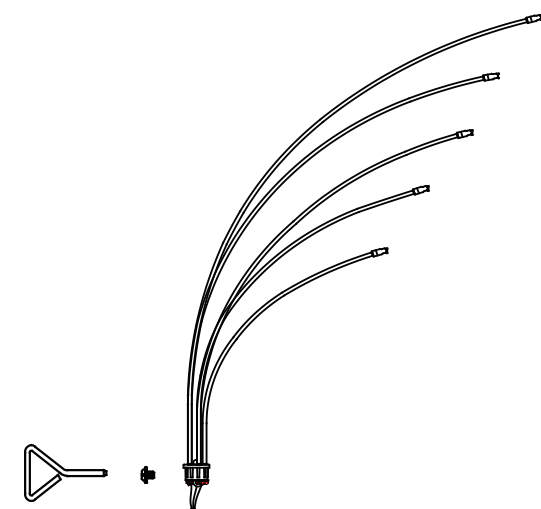

CANVAS™/MC

SILAS 85" FLOOR LAMP

MODEL NO. 052-7839-0

ASSEMBLY INSTRUCTIONS

IMPORTANT: Please read this manual carefully before beginning assembly of this product. Keep this manual for future reference.

1

MODEL NO. 052-7839-0

CANVAS™/MC

Step 1 - requires 4, 5, 9, 10, 11

Carefully unpack and line up all parts. Protect assembly surface to avoid scratching the lamp or the assembly surface. Remove the preassembled gasket (10) and cup nut (9) from the lamp standard (5). Insert the lamp standard (5) through the gasket (10) and the base (4). Secure by the cap nut (9) with wrench (11) (included).

Step 2 - requires 6, 7, 8

Use screwdriver (8) (included) to twist out of the screw (6) which is embedded in the tail of the stem (7).

Step 3 - requires 12

Connected the Connector F and M (12).

4

MODEL NO. 052-7839-0

PARTS LIST

2

MODEL NO. 052-7839-0

CANVAS™/MC

Step 4 - requires 5, 6, 7, 8

Align the screw hole on the arm base and the lamp standard (5) insert the stem (7) into the lamp standard (5) and secure with the screw (6) using a flathead screwdriver (8) (included).