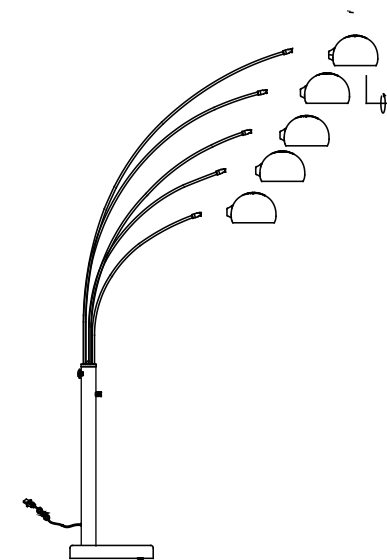

Step 2 - requires 6, 7, 8

Use screwdriver (8) (included) to twist out of the screw (6) which is embedded in the tail of the stem (7).

Step 3 - requires 12

Connected the Connector F and M (12).

4

MODEL NO. 052-7839-0

CANVAS™/MC

Floor of Contents	2
Parts List	3
Assembly	4, 5
Warranty	6

FLOOR OF CONTENTS

MODEL NO. 052-7839-0

CANVAS™/MC

1 Lampholder - 5		7 Stem - 1	
2 Socket ring - 5		8 Screwdriver - 1	
3 Lampshade - 5		9 Cap nut - 1	
4 Base - 1		10 Gasket - 2	
5 Lamp standard - 1		11 Wrench - 1	
6 Screw - 1		12 Connector F and M - 1	

PARTS LIST

2

MODEL NO. 052-7839-0

CANVAS™/MC

Step 4 - requires 5, 6, 7, 8

Align the screw hole on the arm base and the lamp standard (5) insert the stem (7) into the lamp standard (5) and secure with the screw (6) using a flathead screwdriver (8) (included).

Step 5 - requires 1, 2, 3

Place the lampshades (3) onto the lamp holder (1). Secure with socket rings (2).

Step 6

Install light bulb (not included). Use five 40 W type B candelabra-base bulbs.

5

MODEL NO. 052-7839-0