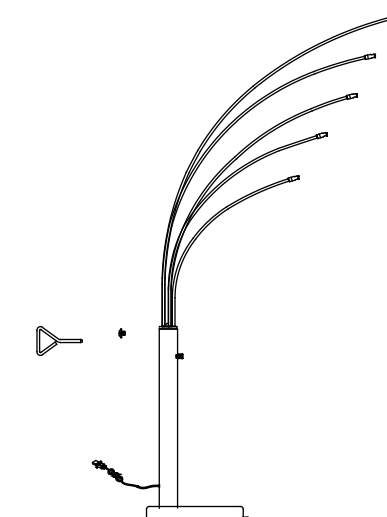

Step 2 - requires 6, 7, 8

Use screwdriver (8) (included) to twist out of the screw (6) which is embedded in the tail of the stem (7).

Step 3 - requires 12

Connected the Connector F and M (12).

4

MODEL NO. 052-7839-0

CANVAS™/MC

Floor of Contents	2
Parts List	3
Assembly	4, 5
Warranty	6

FLOOR OF CONTENTS

MODEL NO. 052-7839-0

CANVAS™/MC

1 Lampholder - 5		7 Stem - 1	
2 Socket ring - 5		8 Screwdriver - 1	
3 Lampshade - 5		9 Cap nut - 1	
4 Base - 1		10 Gasket - 2	
5 Lamp standard - 1		11 Wrench - 1	
6 Screw - 1		12 Connector F and M - 1	

PARTS LIST

2

MODEL NO. 052-7839-0

CANVAS™/MC

Step 4 - requires 5, 6, 7, 8

Align the screw hole on the arm base and the lamp standard (5) insert the stem (7) into the lamp standard (5) and secure with the screw (6) using a flathead screwdriver (8) (included).

Step 5 - requires 1, 2, 3

Place the lampshades (3) onto the lamp holder (1). Secure with socket rings (2).

Step 6

Install light bulb (not included). Use five 40 W type B candelabra-base bulbs.

5

MODEL NO. 052-7839-0