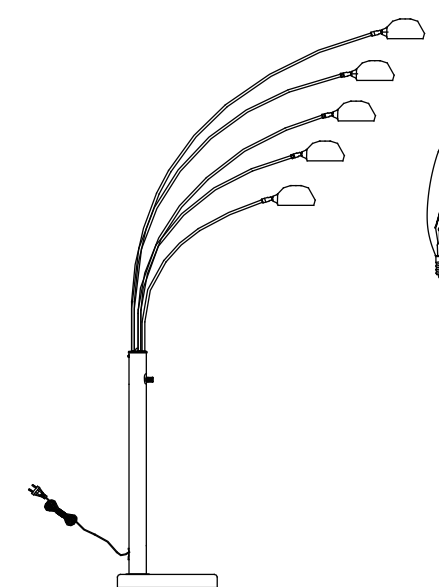

CANVAS™/MC

Floor of Contents	2
Parts List	3
Assembly	4, 5
Warranty	6

FLOOR OF CONTENTS

MODEL NO. 052-7839-0

CANVAS™/MC

1 Lampholder - 5		7 Stem - 1	
2 Socket ring - 5		8 Screwdriver - 1	
3 Lampshade - 5		9 Cap nut - 1	
4 Base - 1		10 Gasket - 2	
5 Lamp standard - 1		11 Wrench - 1	
6 Screw - 1		12 Connector F and M - 1	

PARTS LIST

2

MODEL NO. 052-7839-0

CANVAS™/MC

Step 4 - requires 5, 6, 7, 8

Align the screw hole on the arm base and the lamp standard (5) insert the stem (7) into the lamp standard (5) and secure with the screw (6) using a flathead screwdriver (8) (included).

Step 5 - requires 1, 2, 3

Place the lampshades (3) onto the lamp holder (1). Secure with socket rings (2).

Step 6

Install light bulb (not included). Use five 40 W type B candelabra-base bulbs.

5

MODEL NO. 052-7839-0