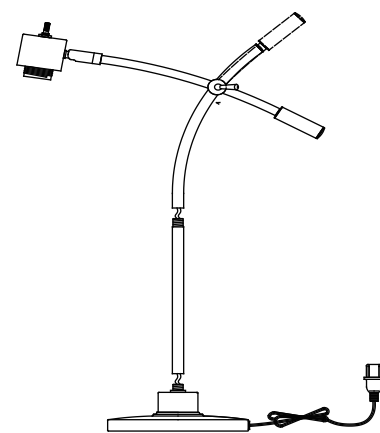

CANVAS™/MC

CARSON 23.625" TABLE LAMP

MODEL NO. 052-7837-4

ASSEMBLY INSTRUCTIONS

IMPORTANT: Please read this manual carefully before beginning assembly of this product. Keep this manual for future reference.

1

MODEL NO. 052-7837-4

Step 1 - requires 1, 2, 5

Attach the tube (5) into the base (2). Then, tighten the stem (1) with the tube (5).

CANVAS™/MC

Step 2 - requires 3, 4

Install the lampshade (4) into the socket and secure with socket ring (3).

Step 3

Install light bulb (not included). Use one 40 W (max.) type A medium-base bulb.

4

MODEL NO. 052-7837-4

CANVAS™/MC

Table of Contents	2
Parts List	3
Assembly	4
Warranty	5

MODEL NO. 052-7837-4

CANVAS™/MC