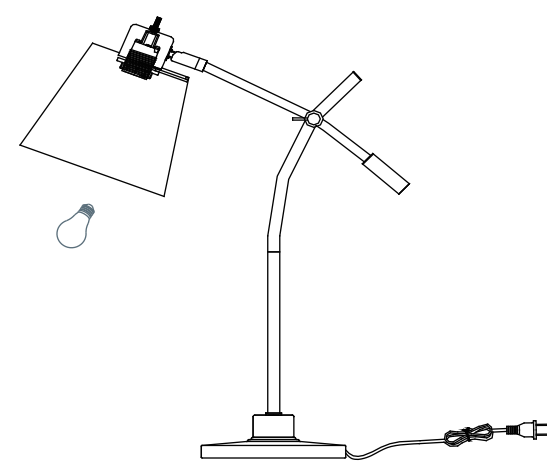

CANVAS™/MC

CARSON 23.625" TABLE LAMP

MODEL NO. 052-7837-4

ASSEMBLY INSTRUCTIONS

IMPORTANT: Please read this manual carefully before beginning assembly of this product. Keep this manual for future reference.

1

MODEL NO. 052-7837-4

Step 1 - requires 1, 2, 5

Attach the tube (5) into the base (2). Then, tighten the stem (1) with the tube (5).

CANVAS™/MC

Step 2 - requires 3, 4

Install the lampshade (4) into the socket and secure with socket ring (3).

Step 3

Install light bulb (not included). Use one 40 W (max.) type A medium-base bulb.

4

MODEL NO. 052-7837-4

CANVAS™/MC

Table of Contents	2
Parts List	3
Assembly	4
Warranty	5

MODEL NO. 052-7837-4

CANVAS™/MC