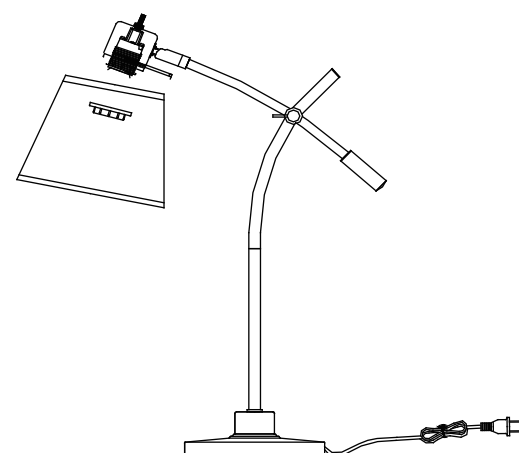

CANVAS™/MC

CARSON 23.625" TABLE LAMP

MODEL NO. 052-7837-4

ASSEMBLY INSTRUCTIONS

IMPORTANT: Please read this manual carefully before beginning assembly of this product. Keep this manual for future reference.

1

MODEL NO. 052-7837-4

Step 1 - requires 1, 2, 5

Attach the tube (5) into the base (2). Then, tighten the stem (1) with the tube (5).

CANVAS™/MC

Step 2 - requires 3, 4

Install the lampshade (4) into the socket and secure with socket ring (3).

Step 3

Install light bulb (not included). Use one 40 W (max.) type A medium-base bulb.

4

MODEL NO. 052-7837-4

CANVAS™/MC

Table of Contents	2
Parts List	3
Assembly	4
Warranty	5

MODEL NO. 052-7837-4

CANVAS™/MC