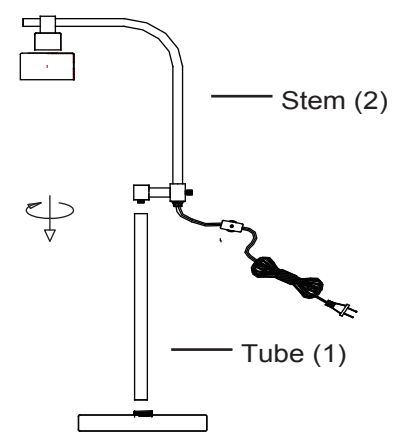

CANVAS™/MC

ROWAN 18.5~29" TABLE LAMP

MODEL NO. 052-7833-2

ASSEMBLY INSTRUCTIONS

IMPORTANT: Please read this manual carefully before beginning assembly of this product. Keep this manual for future reference.

1

MODEL NO. 052-7833-2

Step 1 - requires 1, 2, 3

Attach the tube (1) into the base (3). Then, tighten the stem (2) with the tube (1).

Step 2 - requires 4, 5

Install the lampshade (5) into the socket and secure with socket ring (4).

Step 3

Install light bulb (not included). Use one 60 W (max.) type A medium-base bulb.

4

MODEL NO. 052-7833-2

CANVAS™/MC

Table of Contents	2
Parts List	3
Assembly	4
Warranty	5

MODEL NO. 052-7833-2

CANVAS™/MC