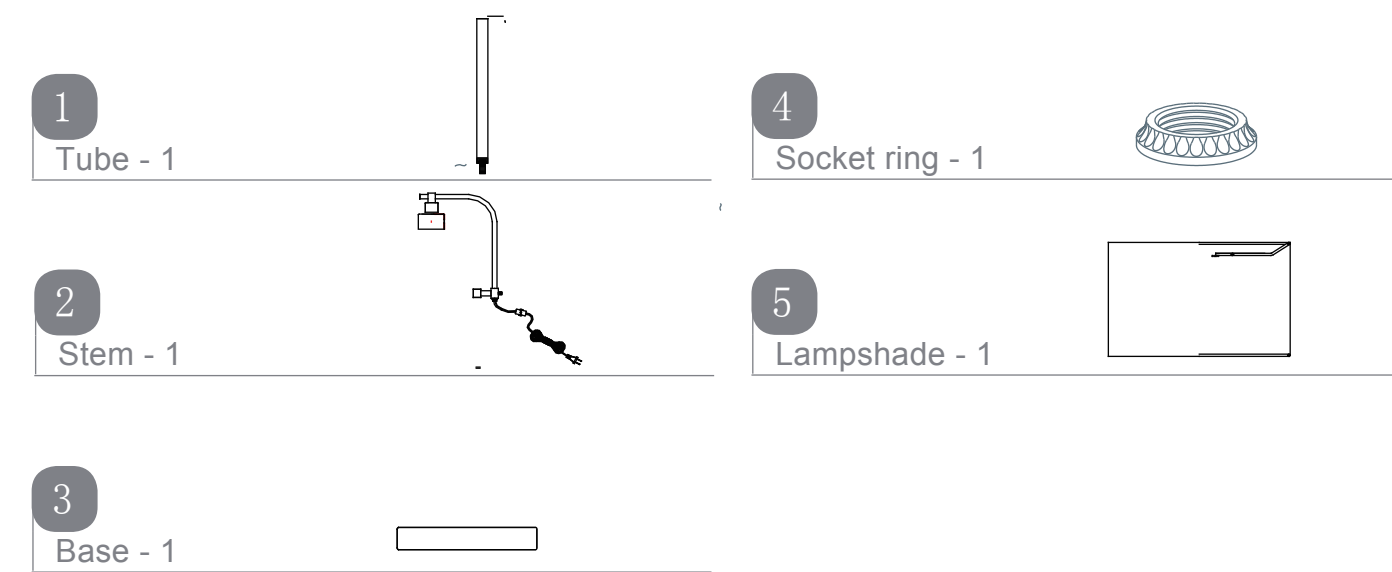

CANVAS™/MC

TABLE OF CONTENTS

WARRANTY

PARTS LIST

3

ASSEMBLY