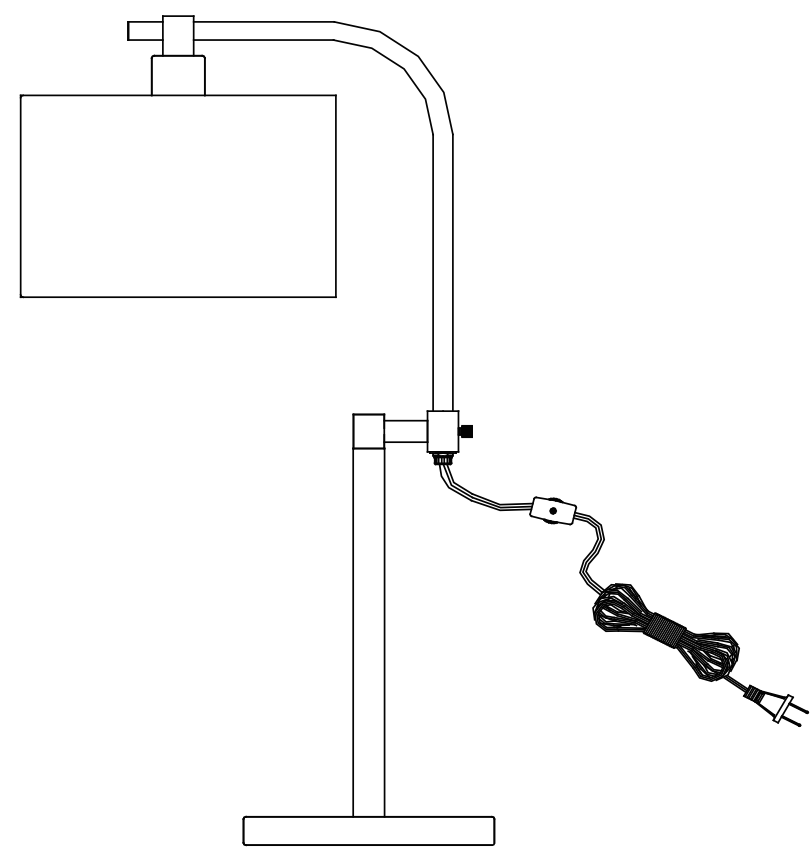

CANVAS™/MC

ROWAN 18.5~29" TABLE LAMP

MODEL NO. 052-7833-2

ASSEMBLY INSTRUCTIONS

IMPORTANT: Please read this manual carefully before beginning assembly of this product. Keep this manual for future reference.

1

MODEL NO. 052-7833-2

Step 1 - requires 1, 2, 3

Attach the tube (1) into the base (3). Then, tighten the stem (2) with the tube (1).

Step 2 - requires 4, 5

Install the lampshade (5) into the socket and secure with socket ring (4).

Step 3

Install light bulb (not included). Use one 60 W (max.) type A medium-base bulb.

4

MODEL NO. 052-7833-2

CANVAS™/MC

Table of Contents	2
Parts List	3
Assembly	4
Warranty	5

MODEL NO. 052-7833-2

CANVAS™/MC