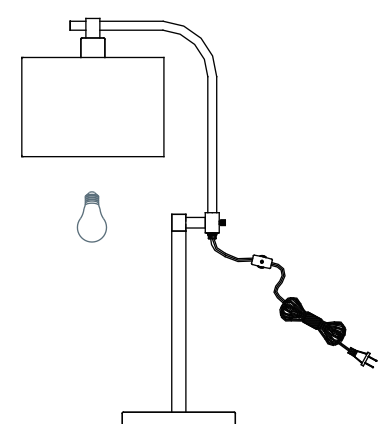

CANVAS™/MC

ROWAN 18.5~29" TABLE LAMP

MODEL NO. 052-7833-2

ASSEMBLY INSTRUCTIONS

IMPORTANT: Please read this manual carefully before beginning assembly of this product. Keep this manual for future reference.

1

MODEL NO. 052-7833-2

Step 1 - requires 1, 2, 3

Attach the tube (1) into the base (3). Then, tighten the stem (2) with the tube (1).

Step 2 - requires 4, 5

Install the lampshade (5) into the socket and secure with socket ring (4).

Step 3

Install light bulb (not included). Use one 60 W (max.) type A medium-base bulb.

4

MODEL NO. 052-7833-2

CANVAS™/MC

Table of Contents	2
Parts List	3
Assembly	4
Warranty	5

MODEL NO. 052-7833-2

CANVAS™/MC