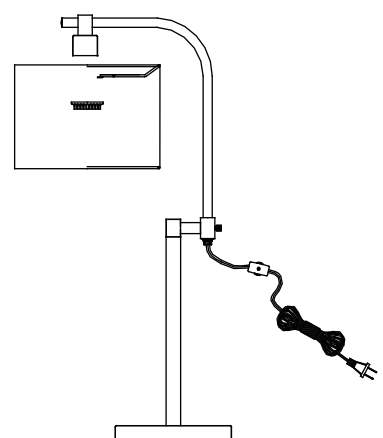

CANVAS™/MC

ROWAN 18.5~29" TABLE LAMP

MODEL NO. 052-7833-2

ASSEMBLY INSTRUCTIONS

IMPORTANT: Please read this manual carefully before beginning assembly of this product. Keep this manual for future reference.

1

MODEL NO. 052-7833-2

Step 1 - requires 1, 2, 3

Attach the tube (1) into the base (3). Then, tighten the stem (2) with the tube (1).

Step 2 - requires 4, 5

Install the lampshade (5) into the socket and secure with socket ring (4).

Step 3

Install light bulb (not included). Use one 60 W (max.) type A medium-base bulb.

4

MODEL NO. 052-7833-2

CANVAS™/MC

Table of Contents	2
Parts List	3
Assembly	4
Warranty	5

MODEL NO. 052-7833-2

CANVAS™/MC