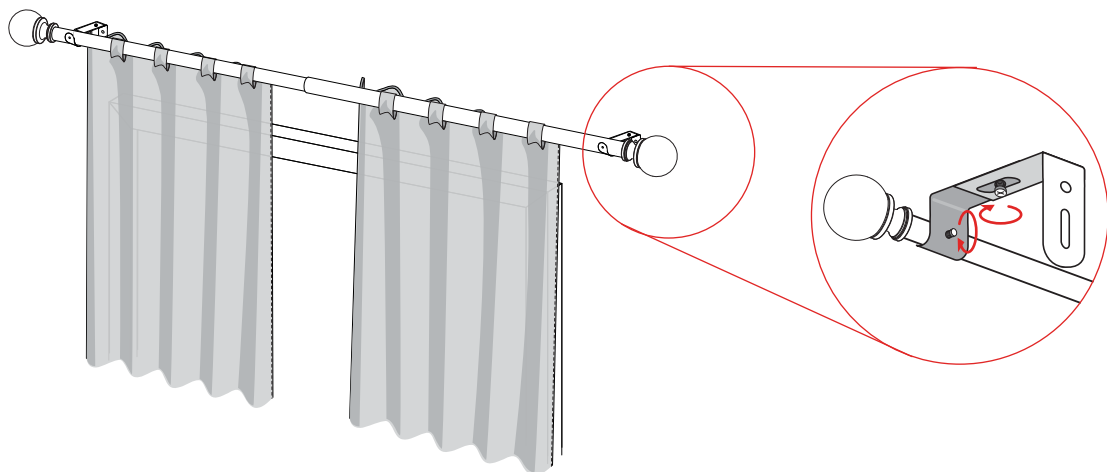

Step 6

This CANVAS^{TM} product carries a one (1) year warranty against defects in workmanship and materials. Trileaf Distribution agrees to replace the defective product free of charge within the stated warranty period, when returned by the original purchaser with proof of purchase. This product is not guaranteed against wear or breakage due to misuse and/or abuse.

Made in China
Imported for Trileaf Distribution Trifeuil Toronto, Canada M4S 2B8