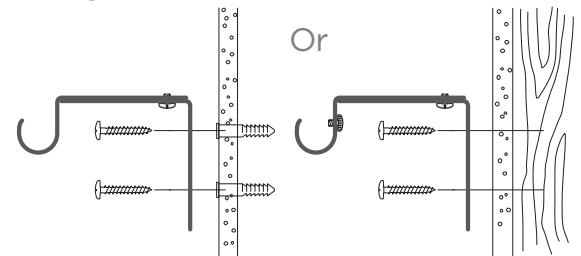

CANVAS^{TM/MC}

CURTAIN ROD INSTRUCTIONS

PRODUCT NO. 046-7333, 046-7334

MODEL NO. 243662-871-C01, 243664-871-C01

Toll free: 1-888-670-6684

IMPORTANT: Please read this manual carefully before beginning assembly of this product. Keep this manual for future reference.

Step 1

Step 2

Step 3

Step 4

Step 5

Step 6

This CANVASTM product carries a one (1) year warranty against defects in workmanship and materials. Trileaf Distribution agrees to replace the defective product free of charge within the stated warranty period, when returned by the original purchaser with proof of purchase. This product is not guaranteed against wear or breakage due to misuse and/or abuse.