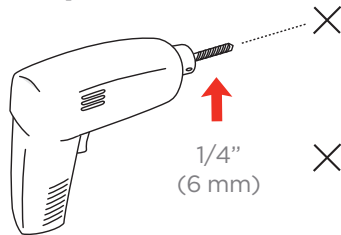

CANVAS^{TM/MC}

CURTAIN ROD INSTRUCTIONS

PRODUCT NO. 046-7333, 046-7334

MODEL NO. 243662-871-C01, 243664-871-C01

Toll free: 1-888-670-6684

IMPORTANT: Please read this manual carefully before beginning assembly of this product. Keep this manual for future reference.

Step 1

Step 2

Step 3

Step 4

Step 5

Step 6

This CANVAS^{TM} product carries a one (1) year warranty against defects in workmanship and materials. Trileaf Distribution agrees to replace the defective product free of charge within the stated warranty period, when returned by the original purchaser with proof of purchase. This product is not guaranteed against wear or breakage due to misuse and/or abuse.

Made in China
Imported for Trileaf Distribution Trifeuil Toronto, Canada M4S 2B8