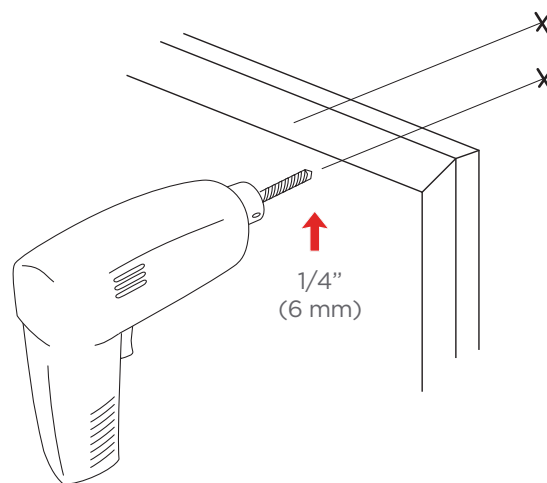

CANVAS^{TM/MC}

CURTAIN ROD

INSTRUCTIONS

PRODUCT NO. 046-7335, 046-7336, 046-7339, 046-7340, 046-6841, 046-6846, 046-6848, 046-6852

MODEL NO. 244333-758-C01, 244346-758-C01, 1005107-765-C01, 1005108-765-C01, 1013165-480-C01, 1013166-480-C01, 1013167-765-C01, 1013168-765-C01

Toll free: 1-888-670-6684

IMPORTANT: Please read this manual carefully before beginning assembly of this product. Keep this manual for future reference.

Step 1

Step 2

Step 3

Step 4

This CANVAS^{TM} product carries a one (1) year warranty against defects in workmanship and materials. Trileaf Distribution agrees to replace the defective product free of charge within the stated warranty period, when returned by the original purchaser with proof of purchase. This product is not guaranteed against wear or breakage due to misuse and/or abuse.

Made in China

Imported for Trileaf Distribution Trifeuil Toronto, Canada M4S 2B8