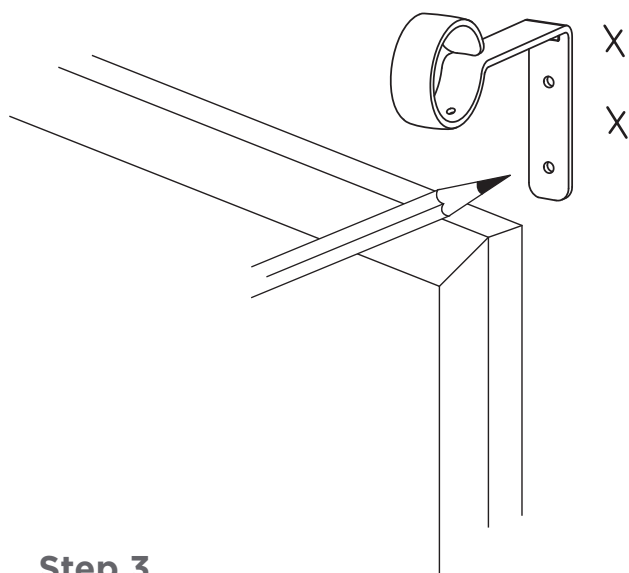

CANVAS^{TM/MC}

CURTAIN ROD

INSTRUCTIONS

PRODUCT NO. 046-7335, 046-7336, 046-7339, 046-7340, 046-6841, 046-6846, 046-6848, 046-6852

MODEL NO. 244333-758-C01, 244346-758-C01, 1005107-765-C01, 1005108-765-C01, 1013165-480-C01, 1013166-480-C01, 1013167-765-C01, 1013168-765-C01

Toll free: 1-888-670-6684

IMPORTANT: Please read this manual carefully before beginning assembly of this product. Keep this manual for future reference.

Step 1

Step 2

Step 3

Step 4

This CANVASTM product carries a one (1) year warranty against defects in workmanship and materials. Trileaf Distribution agrees to replace the defective product free of charge within the stated warranty period, when returned by the original purchaser with proof of purchase. This product is not guaranteed against wear or breakage due to misuse and/or abuse.