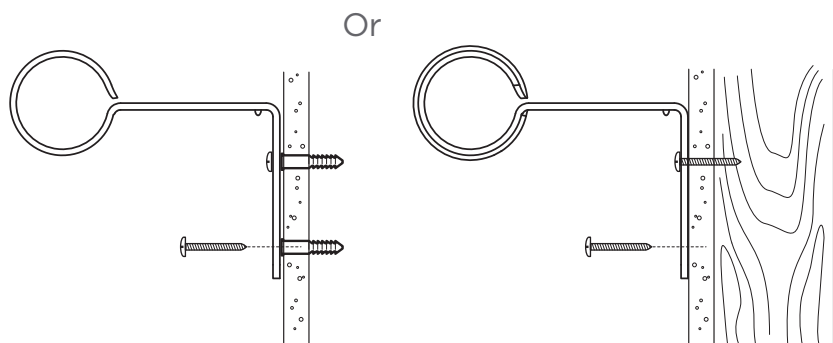

CANVAS^{TM/MC}

CURTAIN ROD

INSTRUCTIONS

PRODUCT NO. 046-7335, 046-7336, 046-7339, 046-7340, 046-6841, 046-6846, 046-6848, 046-6852

MODEL NO. 244333-758-C01, 244346-758-C01, 1005107-765-C01, 1005108-765-C01, 1013165-480-C01, 1013166-480-C01, 1013167-765-C01, 1013168-765-C01

Toll free: 1-888-670-6684

IMPORTANT: Please read this manual carefully before beginning assembly of this product. Keep this manual for future reference.

Step 1

Step 2

Step 3

Step 4

This CANVASTM product carries a one (1) year warranty against defects in workmanship and materials. Trileaf Distribution agrees to replace the defective product free of charge within the stated warranty period, when returned by the original purchaser with proof of purchase. This product is not guaranteed against wear or breakage due to misuse and/or abuse.